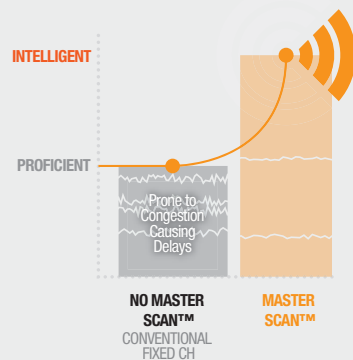

## UNIDEN'S PREMIUM MASTER SCAN™ TECHNOLOGY

Master Scan™ Offers Minimal Disruptions for Continuous Communication. It Includes the Following Features.

### Dynamic Switching:

Continual communication without interruption is possible by dynamically switching to unused channels. This network scan function scans for other radios that share the same CTCSS or DCS tone. When the radio detects a signal with no code, or the wrong code, it switches to an unused channel when transmitting. By scanning only group channels, radios in the network will be able to detect and receive group transmissions – continual communication without interruption.

### Pre-batched Group Channels:

Avoid complicated settings by preloading group channels.

### Lightning Encode:

An advanced rectifier circuit enables the radio to decode CTCSS/DCS quickly.

\* Please note: CH 22 & 23 are used for telemetry and telecommand applications, voice communications are not permitted on these channels and transmission is inhibited. CH 61, 62 & 63 are for future use and are receive only channels.